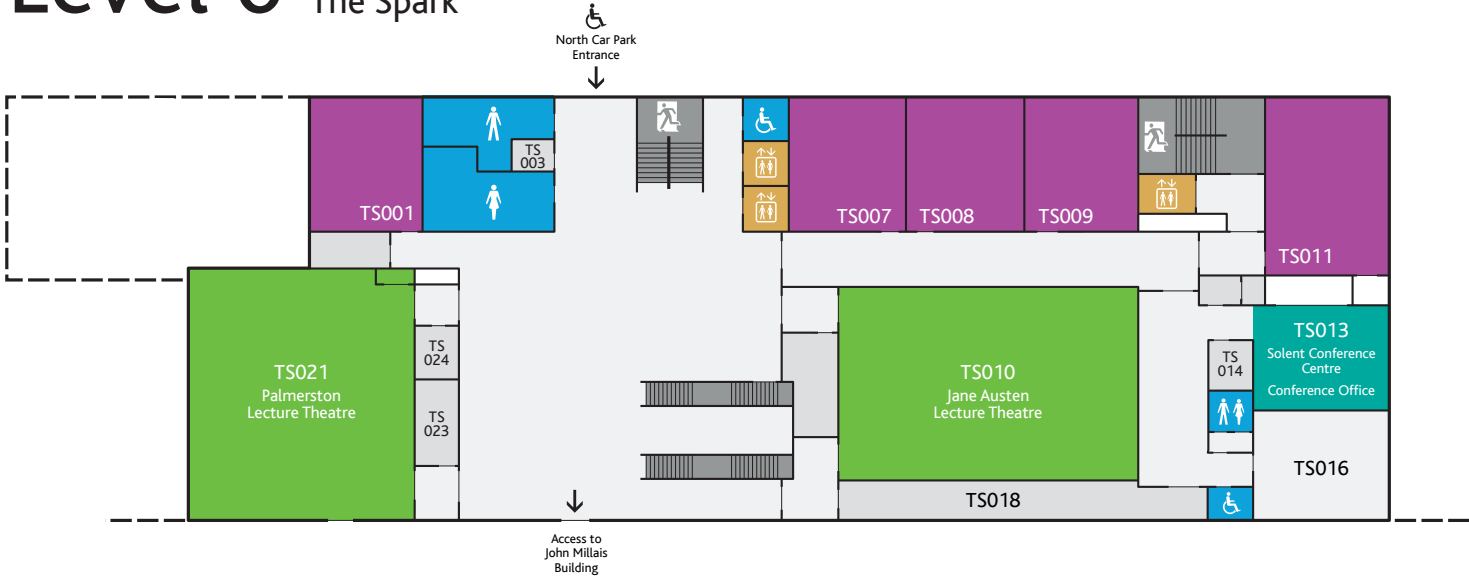

Level B The Spark

Level 0 The Spark

John Millais
building

Level 1 The Spark

Level 2 The Spark

Level 3 The Spark

Level 4 The Spark

Level 5 The Spark

Key

Male toilets

Female toilets

Accessible toilets

General purpose lift

Stairs

Teaching room

Lecture theatre / room

Solent Conference Centre